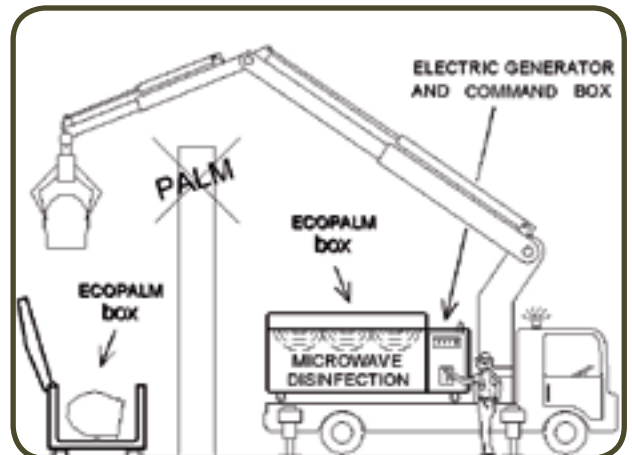

ECOPALM Box is a device of rapids installation and assemblage on a commercial truck predisposed for the load of the large cases.

ECOPALM Box is already complete of generator (diesel) of electric power and box of command, therefore he can autonomously work on the truck in movement or parked on the place of the disinfestation.

ECOPALM Box is a device for the disposal on site of the palms tree to be demolished, ideal for completely disinfest the leaves and the parts of trunk loaded inside the box, in absolute safety for the environment and for the people.

SONO DISPONIBILI LE SEGUENTI FORNITURE:

- EP / B10 – **ECOPALM Box** con capienza fino a 10 m³

THE FOLLOWING SUPPLIES ARE AVAILABLE :

- EP / B10 – **ECOPALM Box** with capacity up to 10 m³

Le macchine **ECOPALM** con tecnologia a **MICROONDE** sono state studiate e brevettate per combattere e distruggere il punteruolo rosso delle palme in tutte le fasi di sviluppo del coleottero.