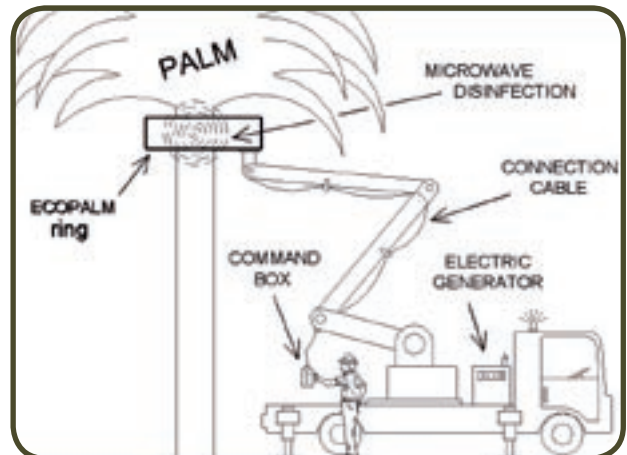

ECOPALM Ring può essere utilizzato come metodo preventivo, curativo e di smaltimento della pianta.

ECOPALM Ring is a device built as **CIRCULAR BAND**, endowed with electric generators of microwaves that radiate the high frequency energy toward the center of the palm tree. The device is endowed with sectors that **OPEN** and **CLOSE** electrically for the insertion of the palm tree to treat inside the circular band.

ECOPALM Ring is a device of rapids installation and assemblage on an arm crane equipped with cable of electric connection, box of command and generator (diesel) of electric power.

ECOPALM Ring is a mobile device, easily transportable for the total disinfection on site of the trees in vegetation, also of high stem, without damages for plant, for environment and for people.

ECOPALM Ring can be used as method preventive, curative and disposal method of the tree.

SONO DISPONIBILI LE SEGUENTI FORNITURE:

- EP / 600-1000 – **ECOPALM Ring** per piante fino a diametro 0,6 mt e 1 mt
- EP / GD – Generatore elettrico diesel per **ECOPALM Ring**
- EP / AG – **ECOPALM Ring** montato su piattaforma completa

THE FOLLOWING SUPPLIES ARE AVAILABLE :

- EP / 600-1000 – **ECOPALM Ring** for plants up to diameter 0,6 mt and 1 mt
- EP / GD – Electric Generator (diesel) for **ECOPALM Ring**
- EP / AG – **ECOPALM Ring** assembled on arm crane